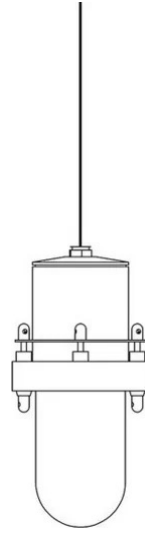

Body Lamp Lady Galala Outdoor

Peluffo & Partners

colors

Typology Pendant
Utilisation External

230V 12 W 1350 lm E27

direct light

diffuse light

Interchangeability is the creative inspiration of this lamp: thanks to the three modules available in different colours, it is possible to configure different combinations of shapes and colours to better contextualise it within the living and architectural space.

Body lamp for outdoor use (code 40171.1) made of resin painted, for suspension for diffused light lamp, to be integrated with bi-satin methacrylate diffusers.

Diffusers:

40172.1/BI 1. Ø25 H18 - white
40172.1/GI 2. Ø25 H18 - yellow
40172.1/BL 3. Ø25 H18 - blue
40172.1/AR 4. Ø25 H18 - orange

40173.1/BI 1. Ø40 H12 - white
40173.1/GI 2. Ø40 H12 - yellow
40173.1/BL 3. Ø40 H12 - blue
40173.1/AR 4. Ø40 H12 - orange

40174.1/BI 1. Ø60 H7 - white
40174.1/GI 2. Ø60 H7 - yellow
40174.1/BL 3. Ø60 H7 - blue
40174.1/AR 4. Ø60 H7 - orange

A body and up to three diffusers of your choice are required to compose the lamp.

Family	Body lamp Lady Galala Outdoor
Typology	Pendant
Utilisation	External

Dimensions

Height	27 cm
Diameter	12,5 cm
Power supply cable length	250 cm
Weight	1.5 Kg